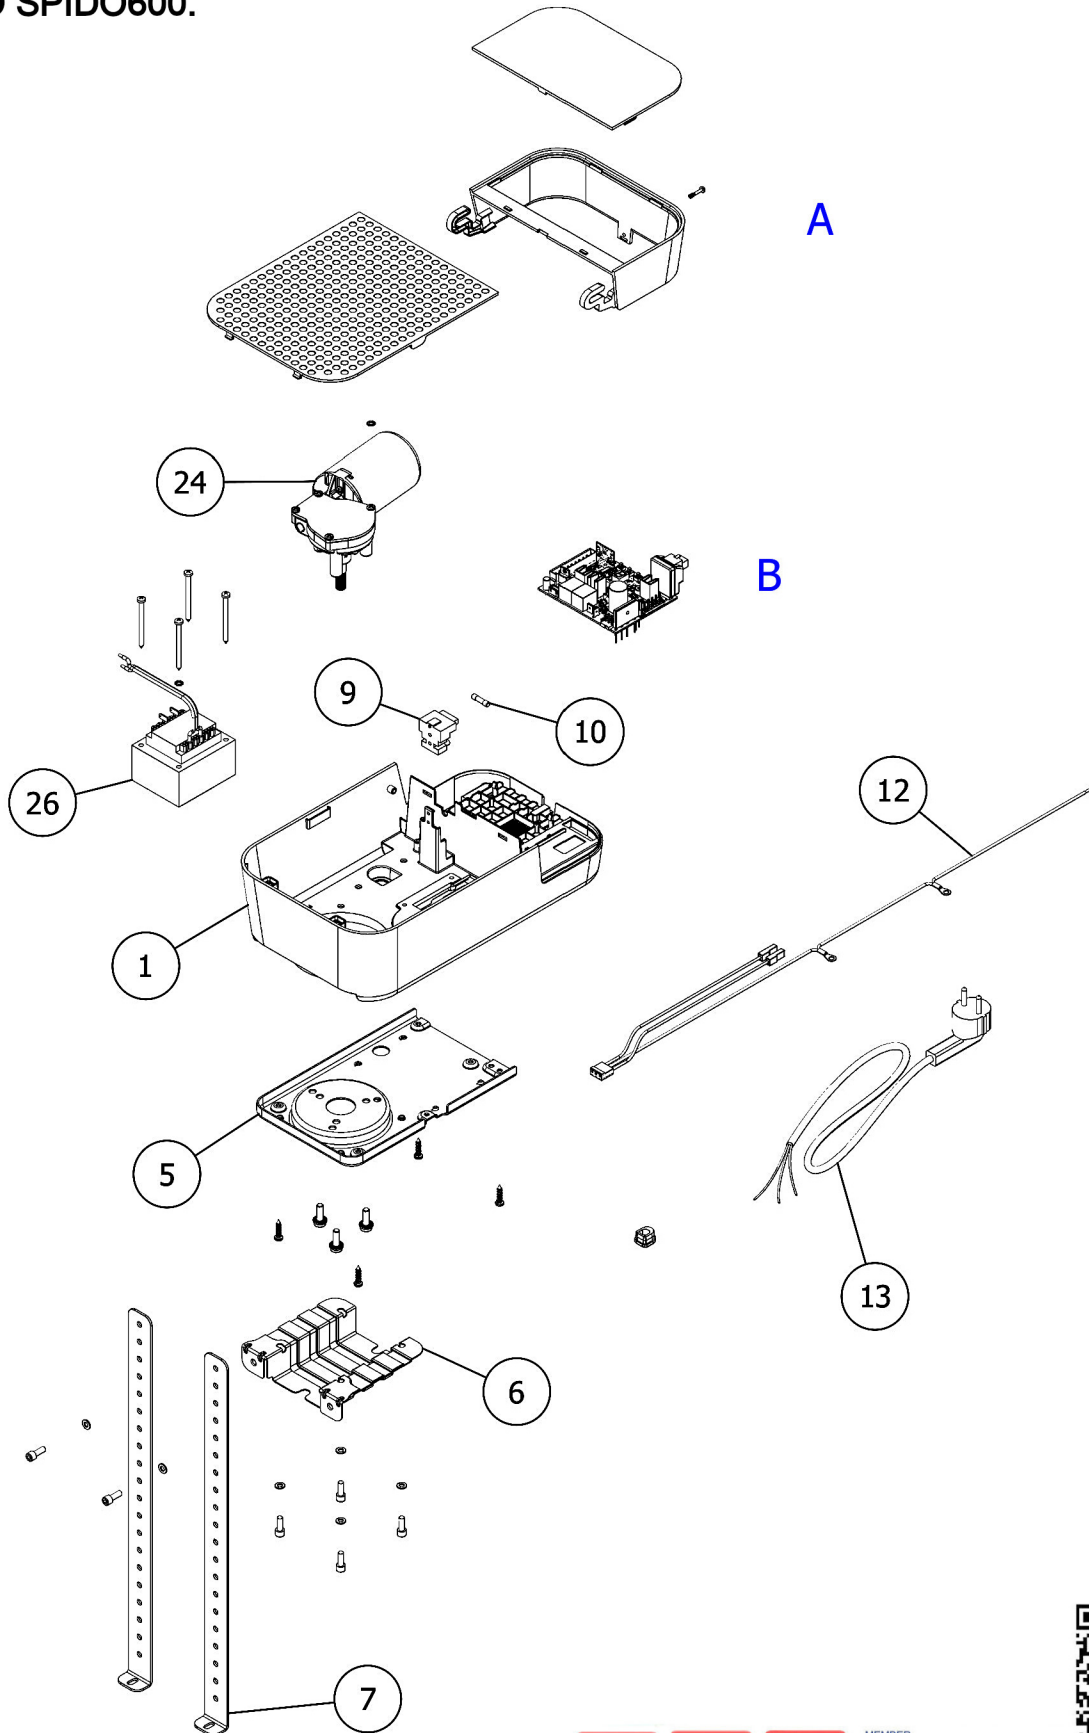

» DESPIECE OPERADOR RESIDENCIAL PARA PUERTA DE GARAGE MARCA NICE MODELO SPIDO600.

(229) 461-7028

portonesautomaticos@adsver.com.mx
ads.portonesautomaticos@outlook.com